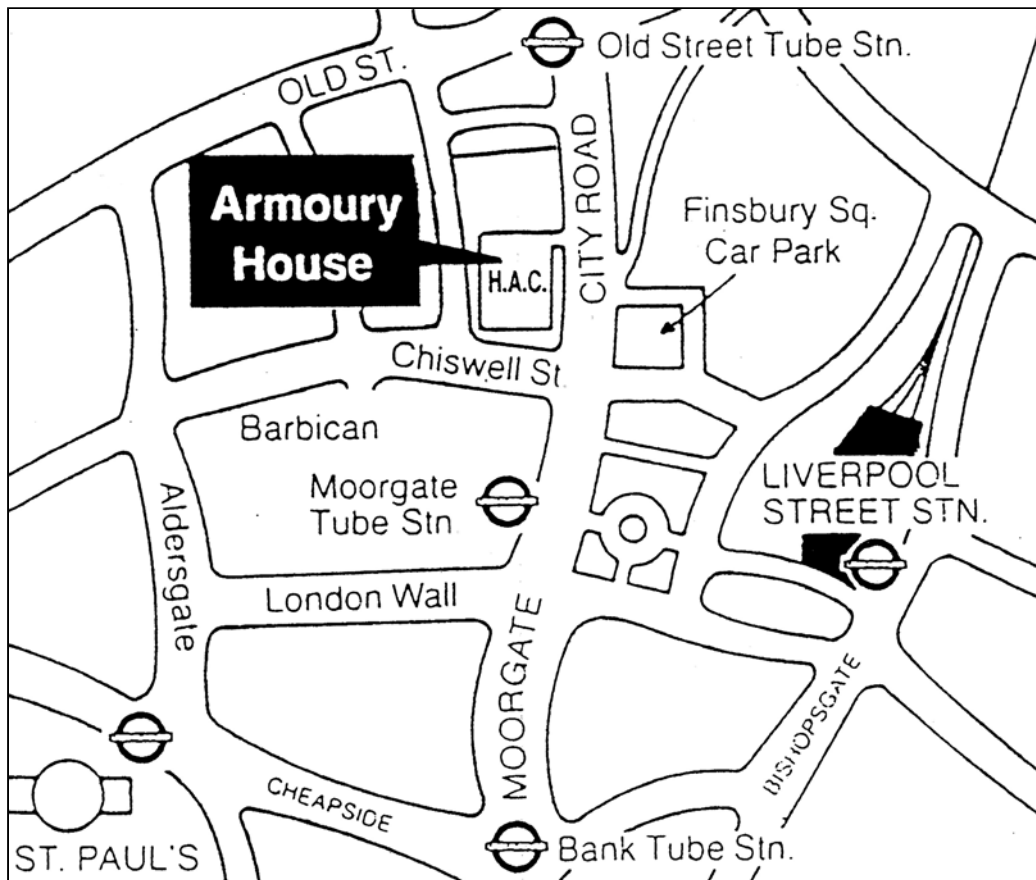

HOW TO GET THERE

**Armoury House
City Road
London
EC1Y 2BQ**

CAR PARKING: Free car parking is usually available within the grounds of Armoury House but, if exceptionally, vehicular access is denied, there is ample parking available at Finsbury Square car park.

TUBE STATIONS: Moorgate or Old Street (exit 5).

MAIN LINE STATIONS: Fenchurch Street, Liverpool Street, London Bridge.

The Armoury House frontage on City Road has a 'castle' appearance and is situated directly next to 32-36 City Road.